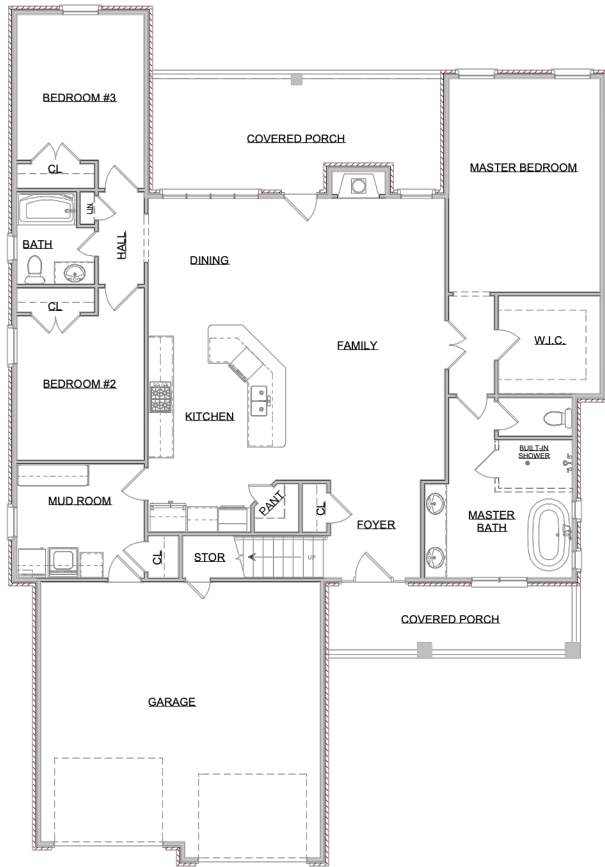

THE GLENMORE

FIRST FLOOR	1,877 SQ FT
SECOND FLOOR	574 SQ FT
TOTAL LIVING AREA	2,451 SQ FT