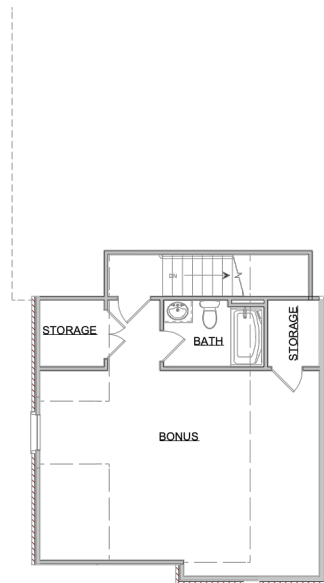

THE GLENMORE

FIRST FLOOR	1,877 SQ FT
SECOND FLOOR	574 SQ FT
TOTAL LIVING AREA	2,451 SQ FT