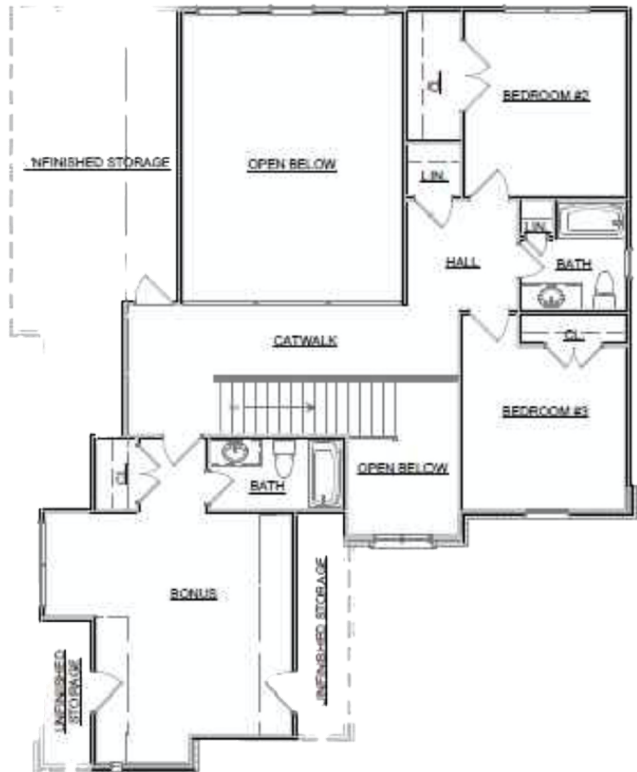

THE CAMBRIAN

FIRST FLOOR	1,454 SQ FT
SECOND FLOOR	1,059 SQ FT
TOTAL LIVING AREA	2,513 SQ FT